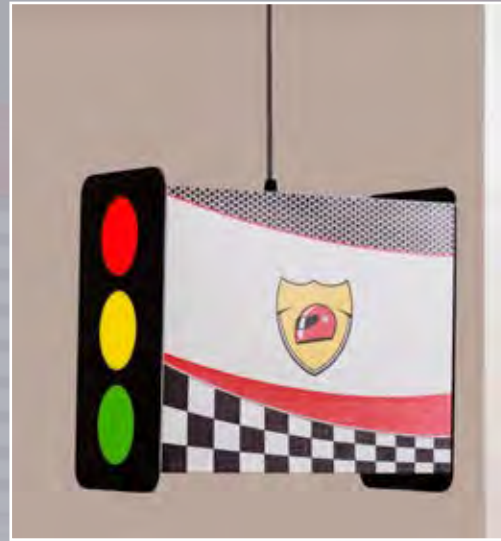

21.10.6357.00 W: 30 x H: 100 x D: 16 cm
Traffic Light Ceiling Lamp