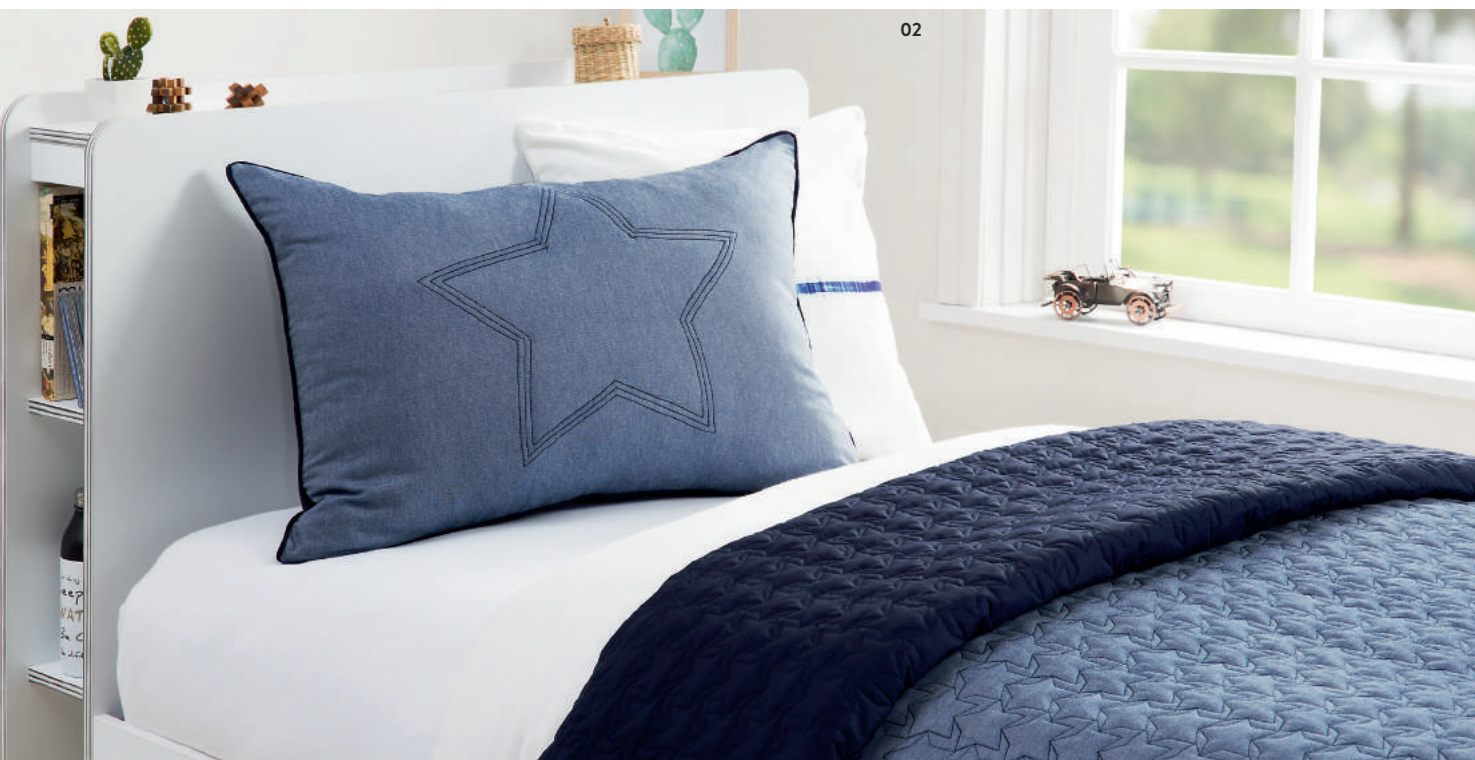

Bed Cover Options

01 › Slide Duvet Set
160x220 cm | Code:21.02.4254.00

02 › Denim Bed Cover
145x230 cm | Code:21.04.4419.00

03 › Calm Duvet Set
160x220 cm | Code:21.02.4255.00

04 › Hide Bed Cover
145x230 cm | Code:21.04.4418.00