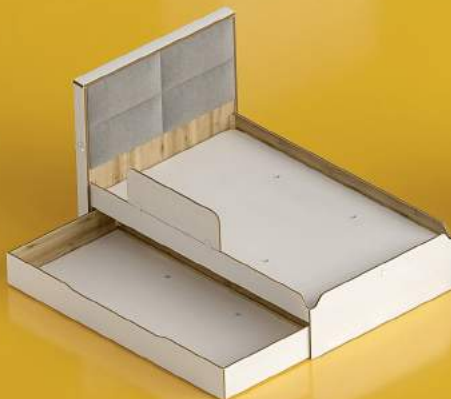

FUNCTIONAL DETAILS

1. There is a ventilation capsule in the cabinet.
2. There is a mirror and a shelf made of ABS material in the 3-Door Wardrobe.
3. Desired notes can be taken on the writing board of the Working Unit with the pen and eraser supplied with the product. Pens can be hung and clamped on the rubbers on the blackboard.
4. The door of the library, which opens downwards, opens and closes silently and easily with its shock absorber feature. It is also safe against possible accidents/jamming.
5. The top drawer in the nightstand and the first two drawers in the dressers are divided.
6. There is a USB port at the head end of the bed and bed bases. In the Fabric Bedstead, the USB can be positioned on the right or left according to user preference.
7. The volume of the plinth of 100 is 475 liters, and the volume of the plinth of 120 is 570 liters.
8. The upper bed of the bunk beds is suitable for the age group of 6+, and a bed with a maximum height of 22 cm should be used for safety.
9. Bunk bed ladders are designed to be non-slip.
10. The carrying capacity of the bed, base, bottom bed and bunk beds is 130 kg.
11. Owing to the wheels at the bottom and the curved space at the front, the lower bed can be easily pushed and pulled under the mattress.

› Fabric Headed Bed (100x200)
109x115x211 cm | Code:20.50.1314.00
› Fabric Headed Bed (120x200)
129x115x211 cm | Code:20.50.1315.00
› Pull-Out Bed (90x190)
198x23x93 cm | Code:20.50.1312.00
› Safety Bar
84x39x3 cm | Code:20.50.1702.00